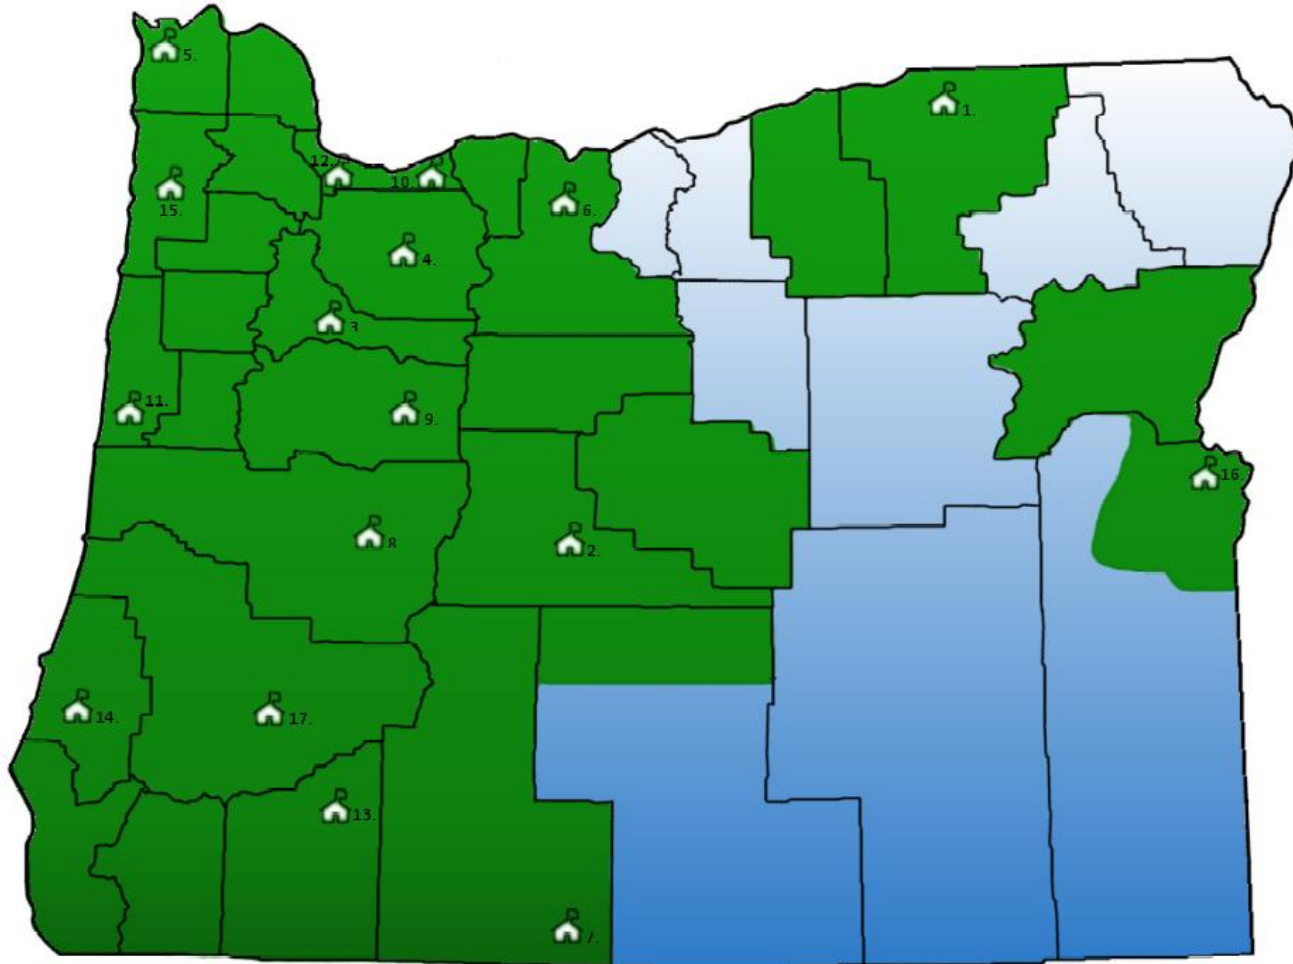

Map of Community College Districts

Community College Key

1. Blue Mountain
2. Central Oregon
3. Chemeketa
4. Clackamas
5. Clatsop
6. Columbia Gorge
7. Klamath
8. Lane
9. Linn-Benton
10. Mt. Hood
11. Oregon Coast
12. Portland
13. Rogue
14. Southwestern Oregon
15. Tillamook Bay
16. Treasure Valley
17. Umpqua